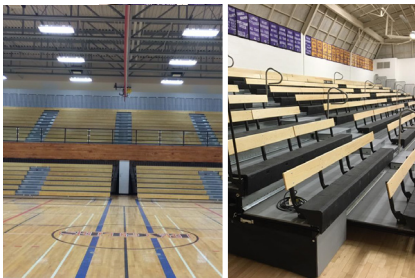

WOOD SEATING & WOOD BACKRESTS

Our classic wood bench type seating is available in 4/4" nominal thickness. Made from Grade B+ better single species pine. This seating is double sanded and finished in 2 coats of polyurethane. Available with both our 10" and 12" CSM options. Add our folding backrests to allow your spectators to sit back and relax.

WOOD