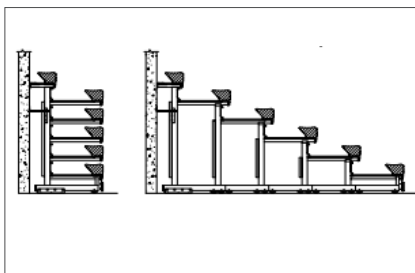

VERSATILE CONFIGURATIONS

Wall Attached, Reverse Fold, Portable, and Recessed Systems to fit any space.

ALL AVAILABLE CONFIGURATIONS