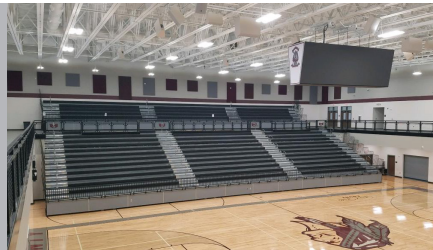

OPERATION

ELECTRIC OR MANUAL OPERATION

Can be operated with convenient and efficient electric-powered operation or user-friendly manual operation for adjusting bleachers.