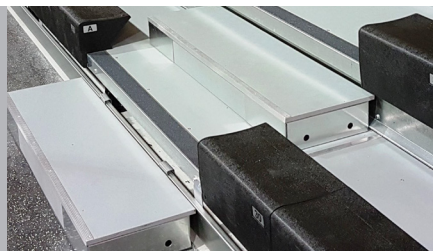

FRONT STEPS

FRONT & INTERMEDIATE STEP AVAILABLE

Front & Intermediate steps come in customized heights and widths to suit your bleacher. Front steps are removable and can be stored on the 1st row when the bleacher is not in use and in the closed position. Required on all projects over 10 1/4" rise in Canada. **Front step adds 14" to overall bleacher extended width**