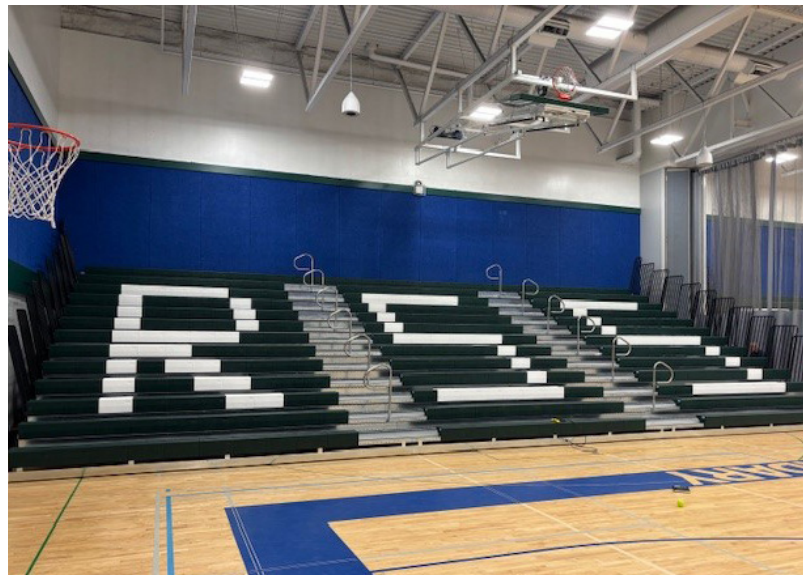

## Bringing Fans Closer to the Action - Mason Spectator Seating

While our operations are deeply ingrained in the Canadian manufacturing landscape, our telescopic bleachers meet and exceed global standards. We combine local expertise with an understanding of international requirements, ensuring our products are adaptable for various environments and client needs worldwide.